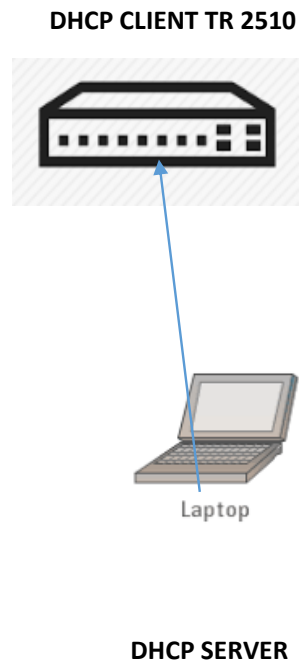

Test Report TR S2510PoE-DC
Firmware Version build 71585

Contents

1. Introduction	3
2. About This Test Report	4
3. Test Report	
A. RJIL-IP-QA-DS-SYS-062	5

1. Introduction

This document is known for problems and solutions for TECHROUTES TR S2510PoE-DC Series switch.

Present software version- Version 2.2.0C Build 71585;

Present hardware version- V1.0;

3. Test Report

A. RJIL-IP-QA-DS-SYS-062

1. To check the MDS/ EDS shall support relay agent functionality (RFC 3315, RFC 3319) and DHCP option 82,option 77 should be supported.

2. Test Set up : Switch , DHCP Server

3. Switch Configuration :

1. DHCP option 82

```
interface GigaEthernet0/3
switchport mode trunk
dhcp snooping trust
!
interface GigaEthernet0/4
dhcp snooping information circuit-id string techroutes
dhcp snooping information remote-id string techroutes
!

vlan 1,10,890

ip dhcp-relay snooping
ip dhcp-relay snooping vlan 1,10
ip dhcp-relay snooping information option format manual
!
```

4. Procedure:

1. Connect the DHCP server to the switch

5. Test Result :

Wireshark capture